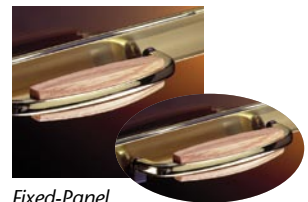

*Fixed-Panel
polished brass finish*

NOTE: See back cover for Merit™ Series glass door selection chart.