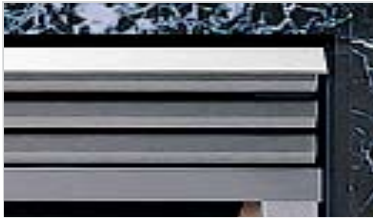

Brushed Stainless Steel