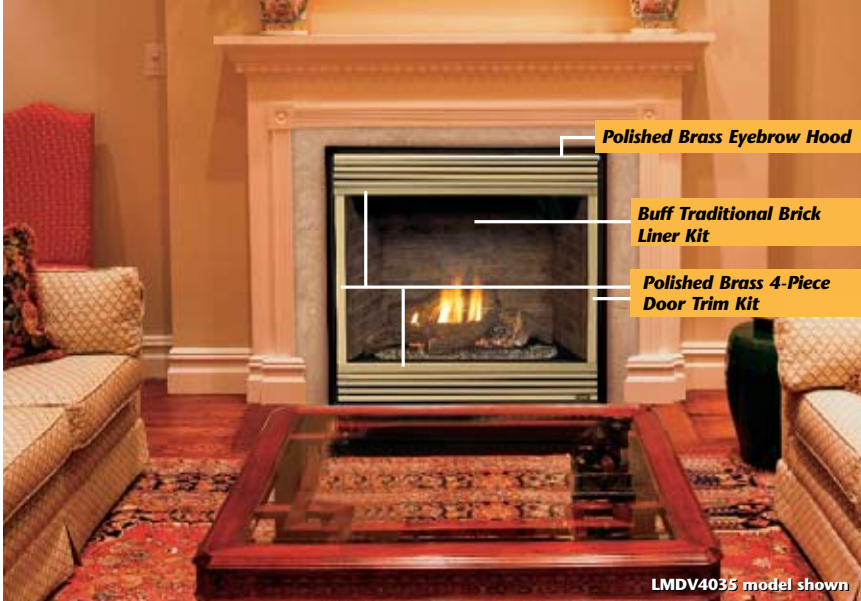

Satin Pewter Square Pane Style View™ Doors

Brushed Stainless Steel Louver Kit

MPD4035 model shown

Radiant Panel

Standard Charcoal Eyebrow Hood

Polished Brass 2-Piece Door Trim Kit

MPD3328 model shown

Polished Brass Eyebrow Hood