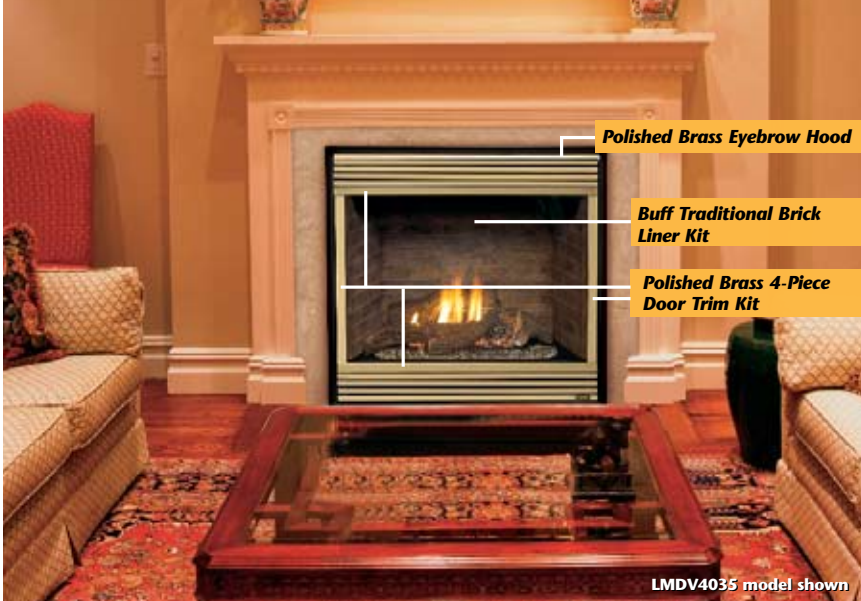

Polished Brass Eyebrow Hood

Buff Traditional Brick Liner Kit

Polished Brass 4-Piece Door Trim Kit